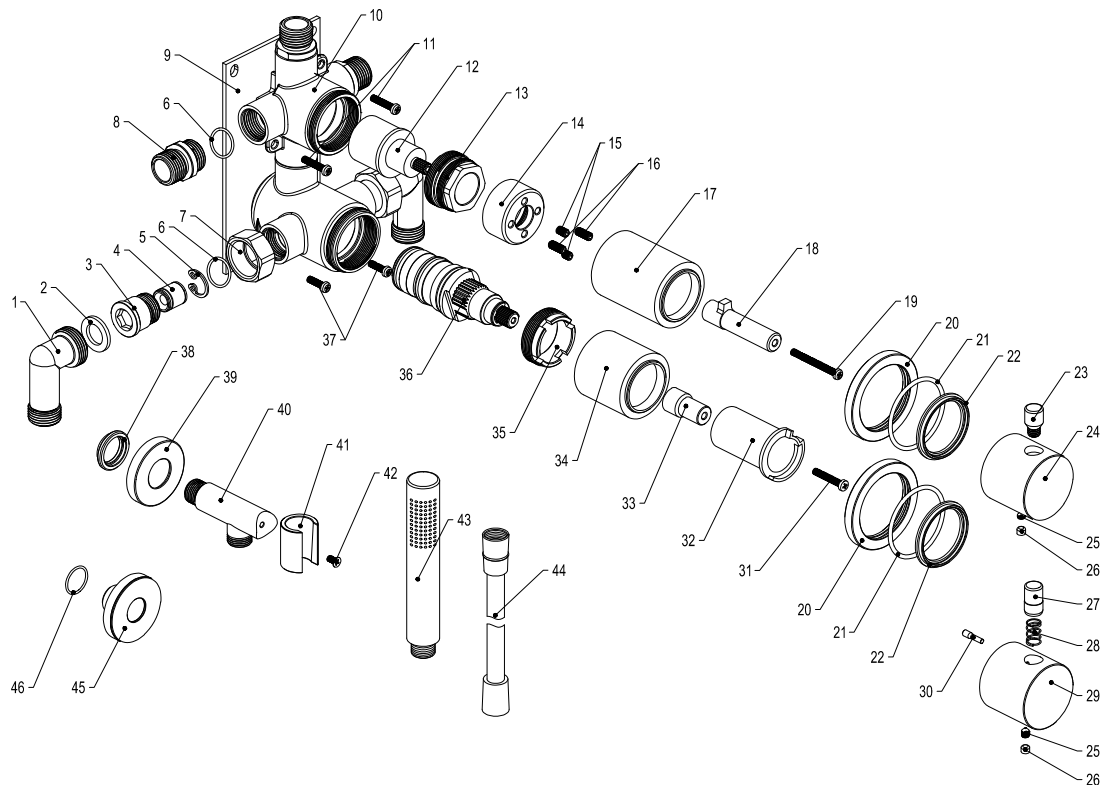

- 1 90° connector
- 2 Gasket
- 3 Connector
- 4 Check valve
- 5 c-ring
- 6 o-ring
- 7 Foot nut
- 8 Connector
- 9 Fastening plate
- 10 Body
- 11 Fixing screws
- 12 Diverter
- 13 Lock nut
- 14 Limiter
- 15 Hex screws
- 16 Limiter screws
- 17 Diverter cover
- 18 Splined extender
- 19 Screw
- 20 Decorative cover ring
- 21 o-ring
- 22 Washer
- 23 Handwheel bar
- 24 Handwheel
- 25 Inner hex screw
- 26 Decoration rubber
- 27 Handwheel bar
- 28 Button spring
- 29 Thermostatic handle
- 30 Handwheel plug
- 31 Screw
- 32 Temperature limiter
- 33 Spline bushing
- 34 Thermostat cover
- 35 Thermostat lock nut
- 36 Thermostatic cartridge
- 37 Fixing screws
- 38 Gasket
- 39 Decorative cover ring
- 40 Hand shower holder pipe
- 41 Hand shower holder pipe
- 42 Screw
- 43 Hand shower holder pipe
- 44 Hose
- 45 Tattle pipe cover
- 46 o-ring

# Steel Harmonized 2z Shadow

**Art no:** 21048 **RSK:** 8351533

**SCANDTAP**  
BATHROOM CONCEPTS

Scandtap AB, Olofsdalsvägen 21, 302 41 Halmstad, Sweden  
info@scandtap.com, www.scandtap.com

Typgodkännande  
Nr: 1786-1787